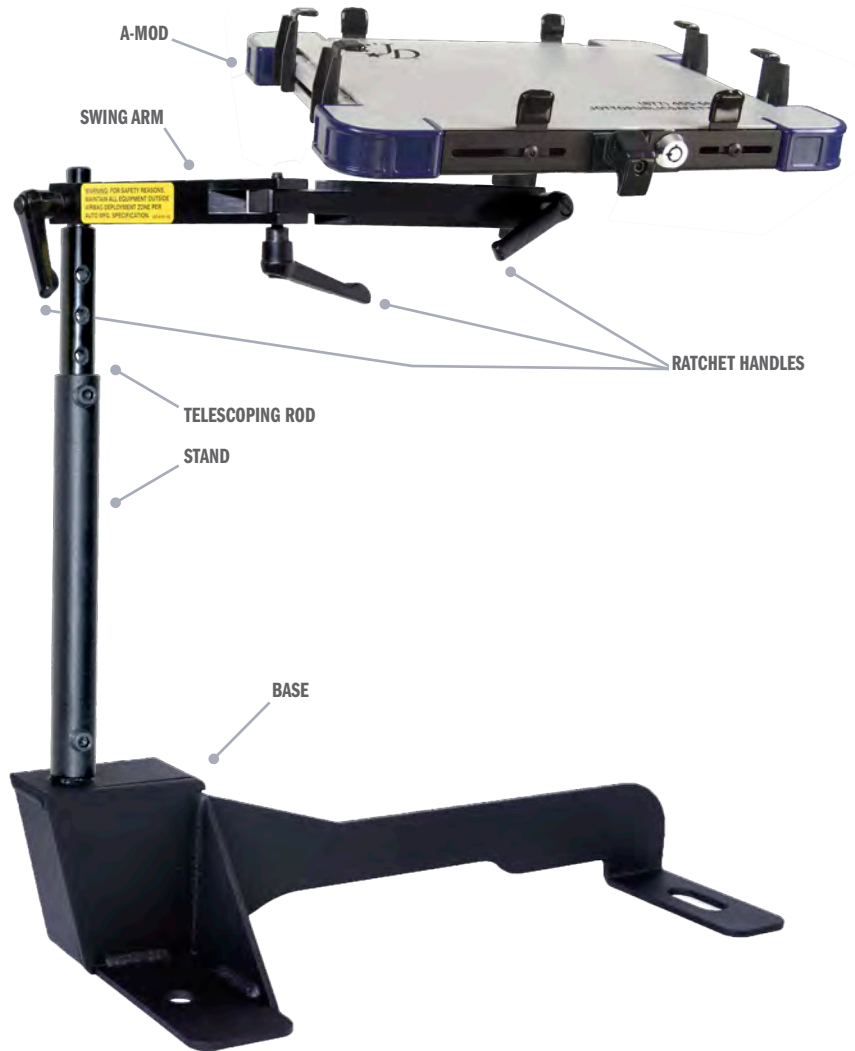

### A-MOD (Adjustable-Mobile Operations Desktop)

Length .....	13.5"
Width .....	10.75"
Height .....	1"

### Computer Mount Package

### A-MOD Desktop

Rotates 360° with ergonomic platform tilt. "One Hand" operation for removing and securing computer. Height and width adjustments allow for securing the majority of laptop computers. XL model available for larger laptops (450-4144).

### Stand

Stand attaches to base and houses Telescoping Rod.