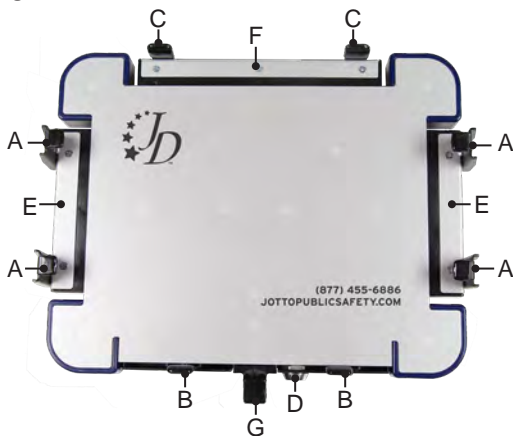

# NO HOLES MOUNT (NHM)

2000-2014 TAHOE/SUBURBAN/SILVERADO/SIERRA 2500-3500 | 2000-2013 SILVERADO/SIERRA 1500

Specification Sheet

425-5117/4143

### No Holes Mount

Height Variation .....	22 1/2" to 27"
Swing Arm .....	1" square x 13 3/8" · Solid Aluminum, Black Anodized
Telescoping Rod .....	7/8" x 12" · Steel · 5/8" turned swing arm rest
Stand .....	1 1/8" x 10" · 11 Gauge Steel, Black · Round Stock
Base .....	3/16" Gauge Master · One-piece Base · Tapped 7/8" Mounting Post

### A-MOD (Adjustable-Mobile Operations Desktop)

Length .....	13.5"
Width .....	10.75"
Height .....	1"