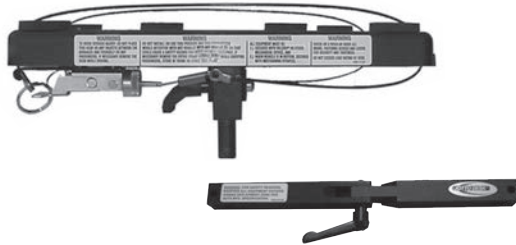

425-5121/5215

'13-'17 FORD FUSION Computer Mount - No Holes

ABS Cable Dock® Desktop

Rotates 360° with ergonomic platform tilt. Two (2) nylon coated stainless steel cables secure notebook computer to desk. "One Hand" operation for removing and securing computer. Six (6) foam pads lift the computer off of the desktop providing shock absorption and air flow under computer.

Articulated Arm

Rotates 360° around stand and extends 13 3/4".

Telescoping Rod and Stand Assembly

Extends desktop height. Travels inside of stand.

Ratchet Handles

Secures swing arm positioning and allows for 360° swing arm rotation.

One Piece Mounting Base

3/16" gauge steel, one-piece base design increases overall sturdiness and frees up leg room.

WHY THE CABLE-DOCK® DESKTOP?

The Cable-Dock is a patented, truly innovative and proven method for effectively securing a laptop computer for mobile professionals. We believe the Cable-Dock is the best way to secure a laptop because:

DETAILS

Cable-Dock Desktop:	10" x 12" x 1" ABS plastic desktop with 1/4" thick wall; 22" Cables, 6" square 11 gauge steel mounting plate; 5/8" Aluminum post connector
Articulated Arm:	1" square x 13.75" solid aluminum; black anodized
Telescoping Rod:	7/8" x 10" steel with 5/8" turned swing arm rest
Stand:	1" x 10" 11 gauge steel, black; round stock
Height Variation:	18.25" to 22.25"
Base Mount:	3/16" gauge master, one-piece base with tapped 7/8" mounting post