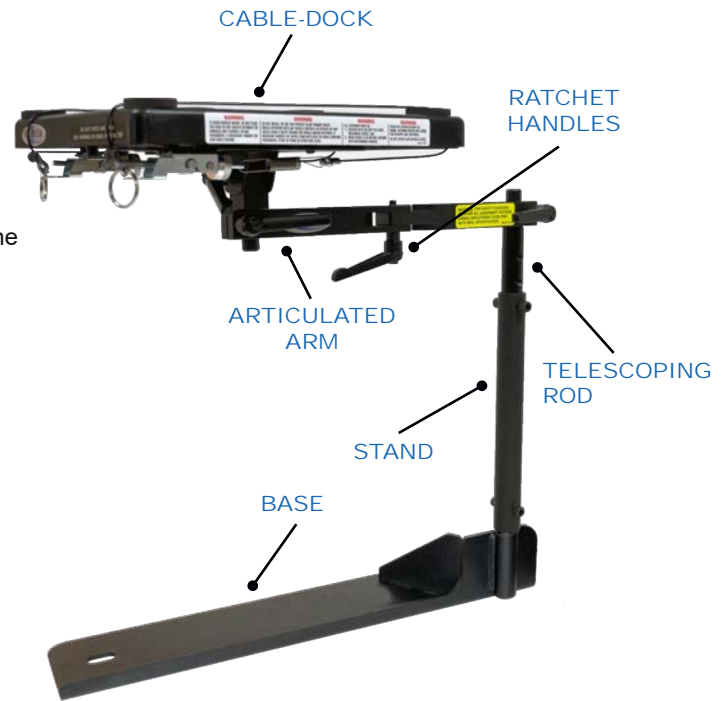

425-5121/5215

'13-'17 FORD FUSION Computer Mount - No Holes

ABS Cable Dock® Desktop

Rotates 360° with ergonomic platform tilt. Two (2) nylon coated stainless steel cables secure notebook computer to desk. "One Hand" operation for removing and securing computer. Six (6) foam pads lift the computer off of the desktop providing shock absorption and air flow under computer.

Articulated Arm

Rotates 360° around stand and extends 13 3/4".

Telescoping Rod and Stand Assembly

Extends desktop height. Travels inside of stand.

Ratchet Handles

Secures swing arm positioning and allows for 360° swing arm rotation.

One Piece Mounting Base

3/16" gauge steel, one-piece base design increases overall sturdiness and frees up leg room.

WHY THE CABLE-DOCK® DESKTOP?

The Cable-Dock is a patented, truly innovative and proven method for effectively securing a laptop computer for mobile professionals. We believe the Cable-Dock is the best way to secure a laptop because:

DETAILS

Cable-Dock Desktop:	10" x 12" x 1" ABS plastic desktop with 1/4" thick wall; 22" Cables, 6" square 11 gauge steel mounting plate; 5/8" Aluminum post connector
Articulated Arm:	1" square x 13.75" solid aluminum; black anodized
Telescoping Rod:	7/8" x 10" steel with 5/8" turned swing arm rest
Stand:	1" x 10" 11 gauge steel, black; round stock
Height Variation:	18.25" to 22.25"
Base Mount:	3/16" gauge master, one-piece base with tapped 7/8" mounting post