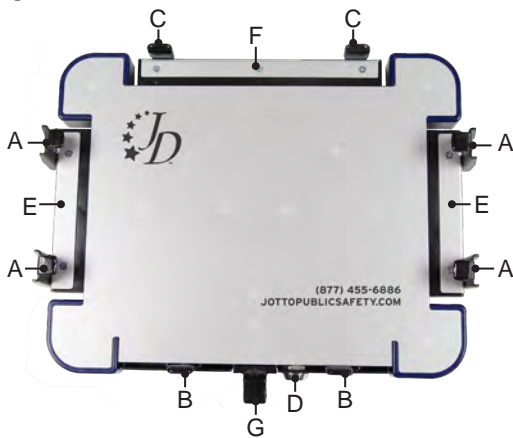

# NO HOLES MOUNT (NHM)

2014+ FORD TRANSIT CONNECT

Specification Sheet

425-5624/4143

### No Holes Mount

Height Variation .....	22.5" to 27"
Swing Arm .....	1" square x 13 3/8" · Solid Aluminum, Black Anodized
Telescoping Rod .....	7/8" x 12" · Steel · 5/8" turned swing arm rest
Stand .....	1 1/8" x 10" · 11 Gauge Steel, Black · Round Stock
Base .....	3/16" Gauge Master · One-piece Base · Tapped 7/8" Mounting Post

### A-MOD (Adjustable-Mobile Operations Desktop)

Length .....	13.5"
Width .....	10.75"
Height .....	1"