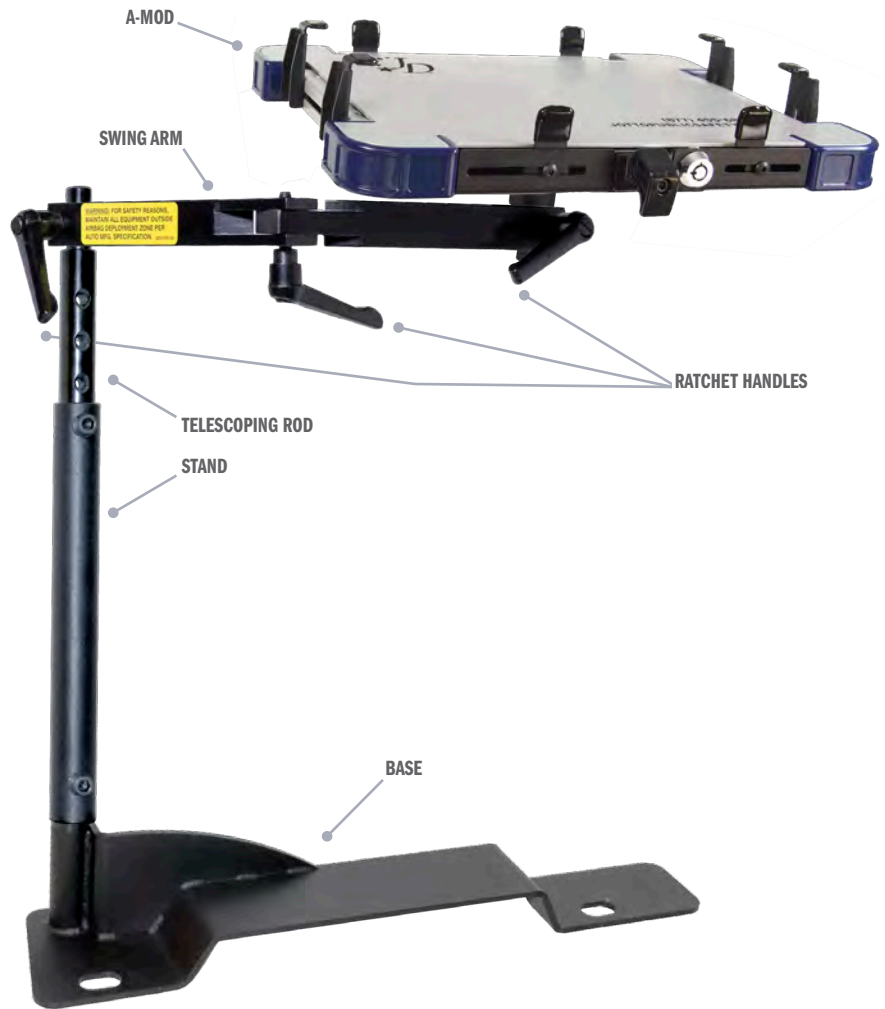

### A-MOD (Adjustable-Mobile Operations Desktop)

Length .....	13.5"
Width .....	10.75"
Height .....	1"

### Computer Mount Package

425-5624/4143 (A-MOD)

Includes: Desktop, Swing Arm, Telescoping Rod, Stand, Base, and Hardware

### A-MOD Desktop

Rotates 360° with ergonomic platform tilt. "One Hand" operation for removing and securing computer. Height and width adjustments allow for securing the majority of laptop computers. XL model available for larger laptops (450-4144).

### Stand

Stand attaches to base and houses Telescoping Rod.