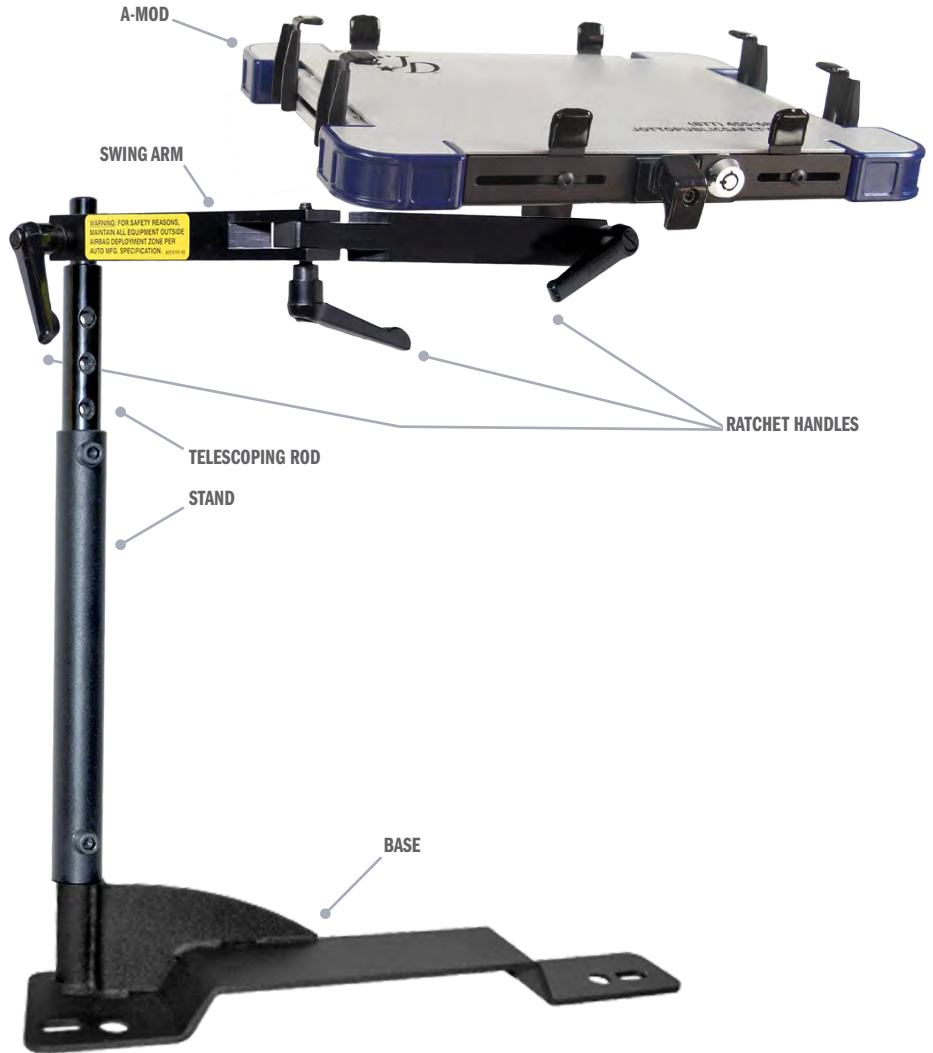

### A-MOD (Adjustable-Mobile Operations Desktop)

Length.....	13.5"
Width.....	10.75"
Height.....	1"

### Computer Mount Package

### A-MOD Desktop

Rotates 360° with ergonomic platform tilt. "One Hand" operation for removing and securing computer. Height and width adjustments allow for securing the majority of laptop computers. XL model available for larger laptops (450-4144).

### Stand

Stand attaches to base and houses Telescoping Rod.