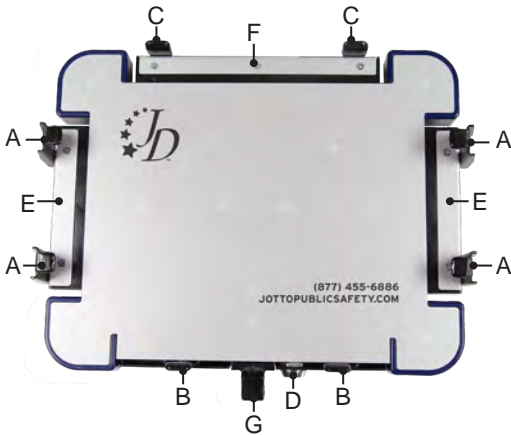

# NO HOLES MOUNT (NHM)

2018+ FORD EXPEDITION SSV | 2018+ FORD EXPEDITION (CIVILIAN MODEL)

Specification Sheet

425-5682/4143

### No Holes Mount

Height Variation.....	21" to 25"
Swing Arm.....	1" square x 13 3/8" · Solid Aluminum, Black Anodized
Telescoping Rod.....	7/8" x 12" · Steel · 5/8" turned swing arm rest
Stand.....	1" x 10" · 11 Gauge Steel, Black · Round Stock
Base.....	3/16" Gauge Master · One-piece Base · Tapped 7/8" Mounting Post

### A-MOD (Adjustable-Mobile Operations Desktop)

Length.....	13.5"
Width.....	10.75"
Height.....	1"