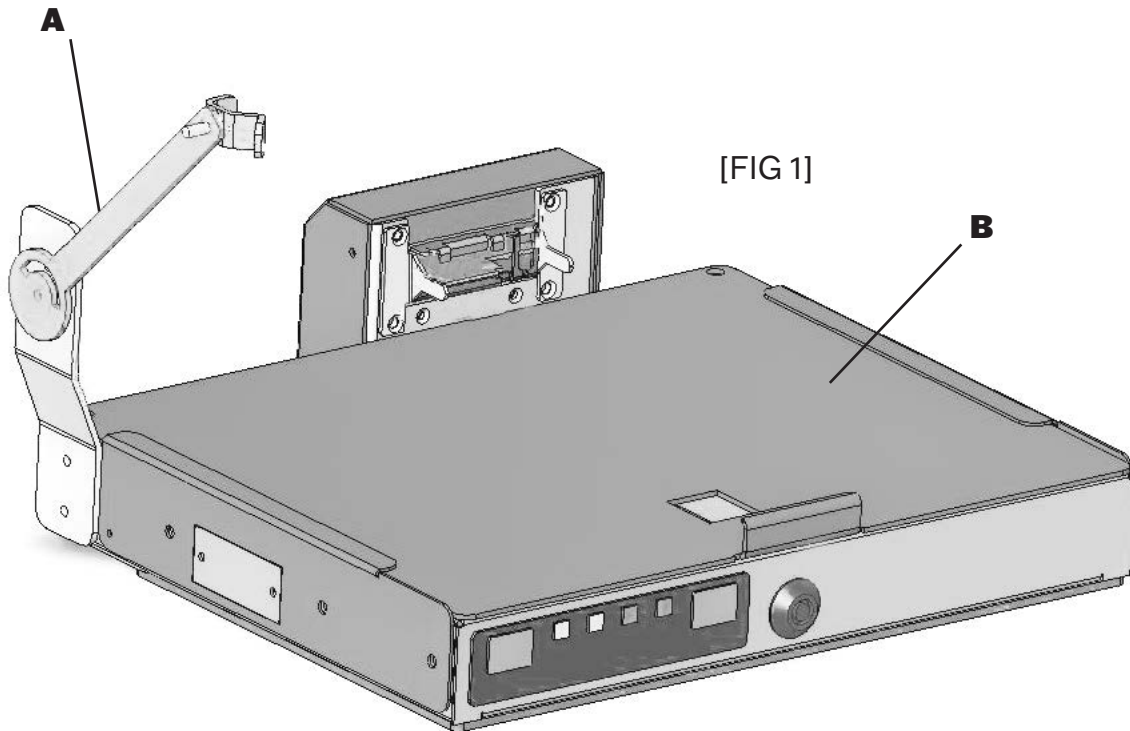

INSTALLATION INSTRUCTIONS

450-4058

Docking Station LCD Support

(A) 450-4058 LCD Support

(B) Kodiak Mobile Docking Station

Using the supplied hardware attach the LCD support to the left hand side of the docking station. Do not over tighten the allen bolts or tread stripping may occur.